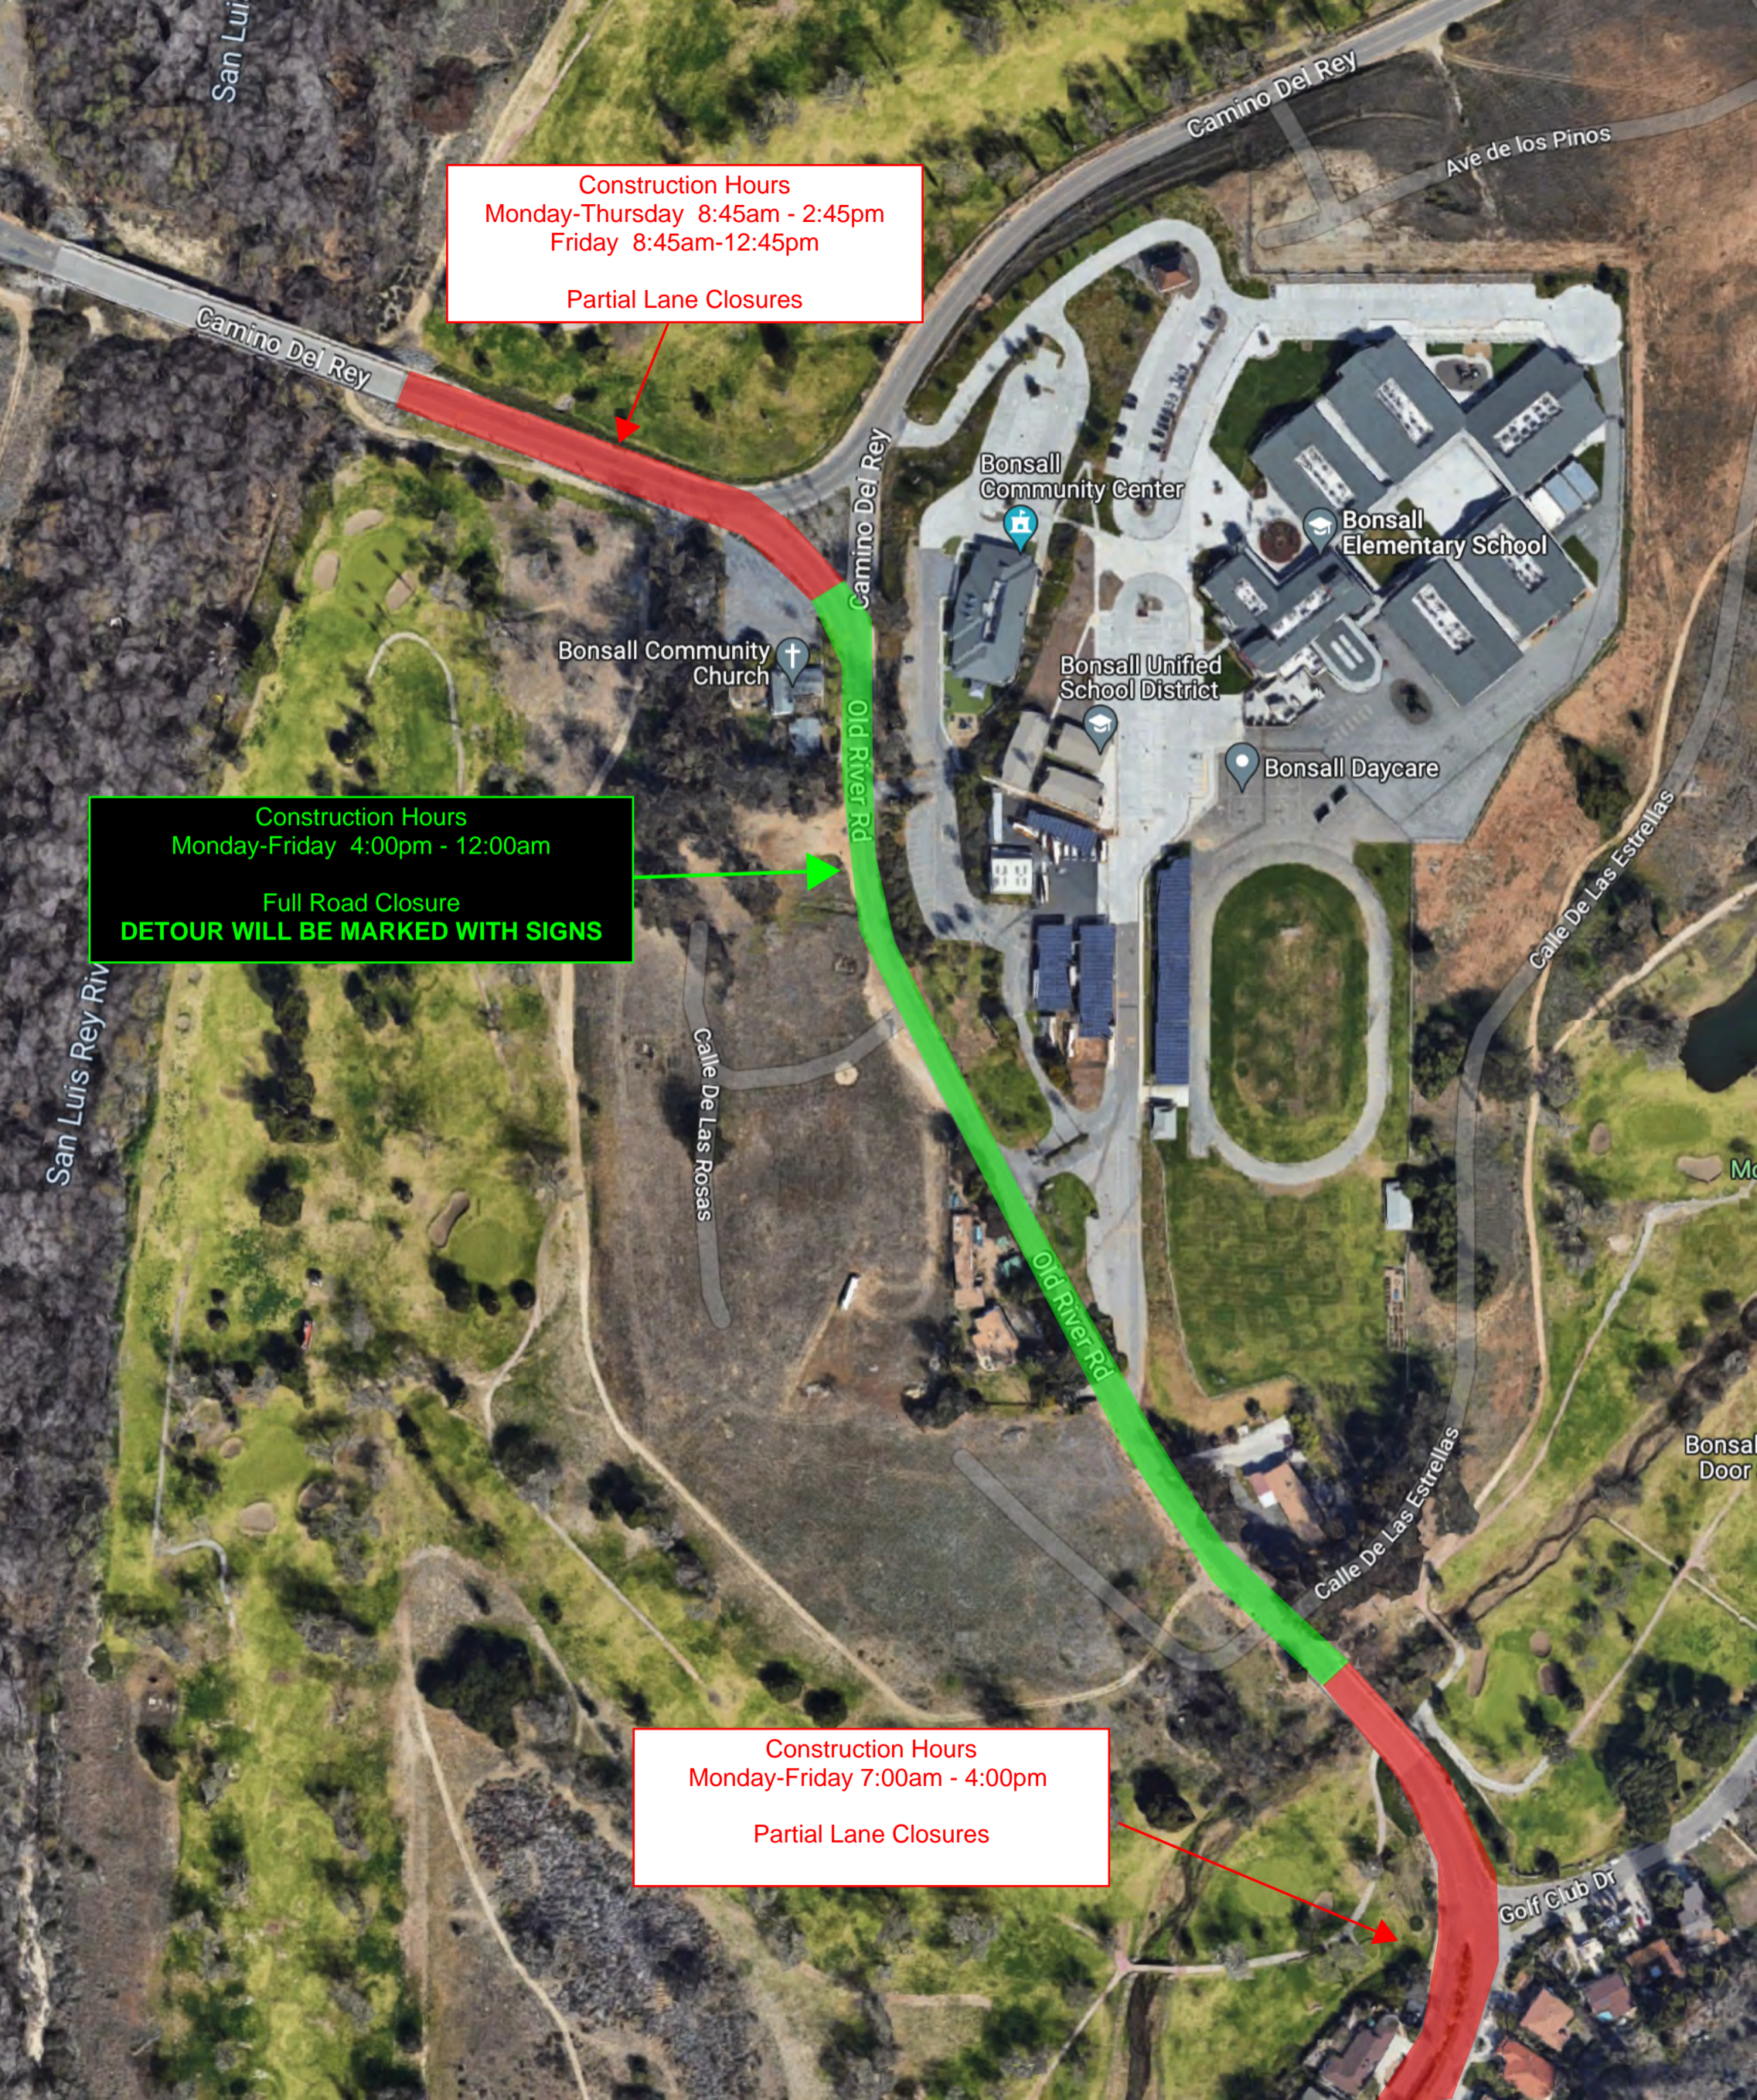

Construction Hours
Monday-Thursday 8:45am - 2:45pm
Friday 8:45am-12:45pm
Partial Lane Closures

Construction Hours
Monday-Friday 4:00pm - 12:00am
Full Road Closure
DETOUR WILL BE MARKED WITH SIGNS

Construction Hours
Monday-Friday 7:00am - 4:00pm
Partial Lane Closures

San Luis

Camino Del Rey

Ave de los Pinos

Camino Del Rey

Camino Del Rey

Bonsall Community Center

Bonsall Elementary School

Bonsall Community Church

Bonsall Unified School District

Bonsall Daycare

Old River Rd

Calle De Las Estrellas

San Luis Rey Riv

Calle De Las Rosas

Old River Rd

Calle De Las Estrellas